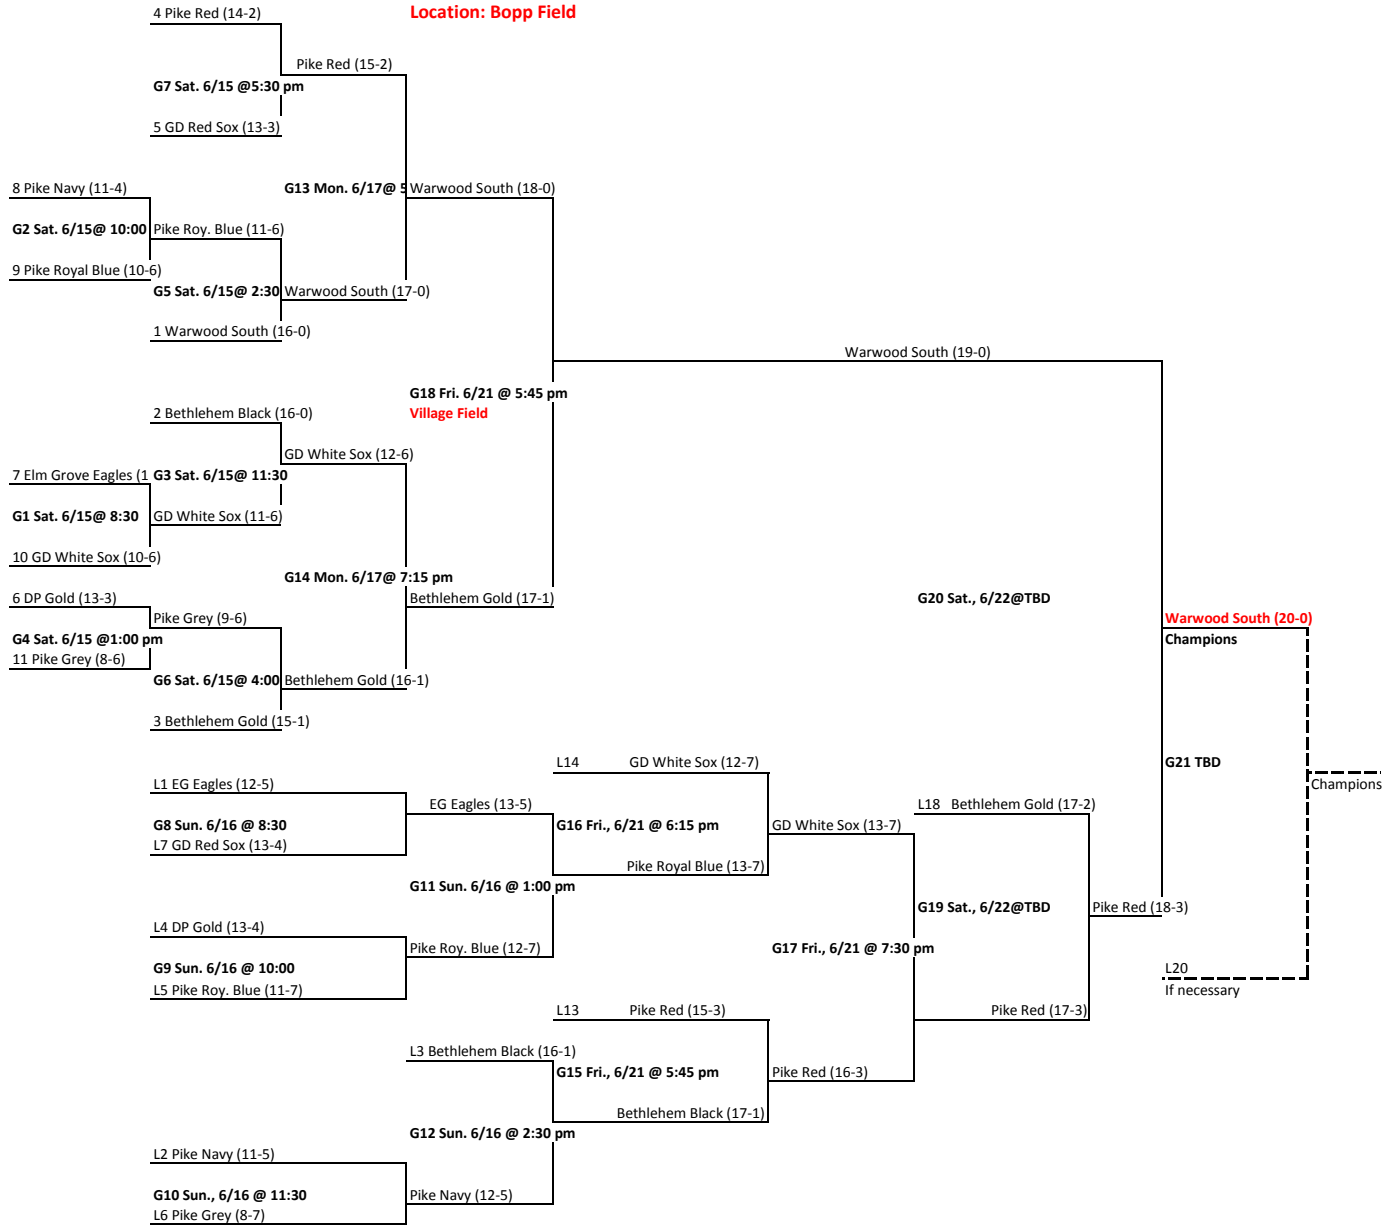

Winner Bracket

11 Team Double Elimination

2019 Bethlehem Pinto World Series

Loser Bracket